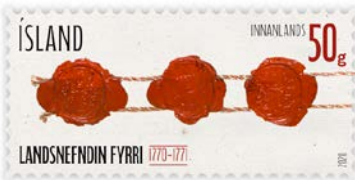

# STAMP ISSUING PLAN FOR ICELAND 2020

May 7th

- 691A Centenary of the Icelandic Met Office. Founded 1 January 1920. 50g domestic (195 ISK)
- 692A Iceland 50 years a member of EFTA since March 1, 1970. 1000g domestic (550 ISK)
- 693A Centenary of the Supreme Court of Iceland. Founded 16th February 1920. 50g domestic (195 ISK)
- 694A Reykjavík Arts festival, 50 years in 2020. First edition 1970. 250g domestic (250 ISK)
- 695A 100 years of equal voting rights for all Icelandic citizens. 50g domestic (195 ISK)
- 696A-B The young of Iceland's domestic animals IV – Chick and piglet. 50g to Europe (250 ISK), 50g outside Europe (315 ISK)
- 697A-B Tourist stamps IX. White water rafting and whale watching. 50g to Europe (250 ISK), 50g outside Europe (315 ISK)
- 698A-B Europa stamps 2020 – Ancient Postal Routes. 50g to Europe (250 ISK), 50g outside Europe (315 ISK)

October 29th

- 699A-B Icelandic garden vegetables I. Carrot and beet. 100g domestic (230 ISK), 50g outside Europe (315 ISK)
- 700A Norden stamp 2020 – Mammals. Mink. 50g to Europe (250 ISK)
- 701A Sepac stamp 2020. Artwork from the National Gallery of Iceland. Jón Stefánsson – Skjaldbreiður, 1937. 50g to Europe (250 ISK)
- 702A 250 years since the Icelandic land commission, appointed 20th March 1770. 50g domestic (195 kr.)
- 703A 800 years since the start of the Age of the Sturlungs in 1220. 1000g domestic (550 isk x 2 = 1.100 ISK)
- 704A-C Order of the Falcon, centenary in 2021. 50g domestic (195 ISK), 50g to Europe (250 ISK), 50g outside Europe (315 ISK)
- 705A-B Christmas stamps 2020. Ptarmigan and fox in winter camouflage. 50g domestic (195ISK), 50g to Europe (250 ISK)